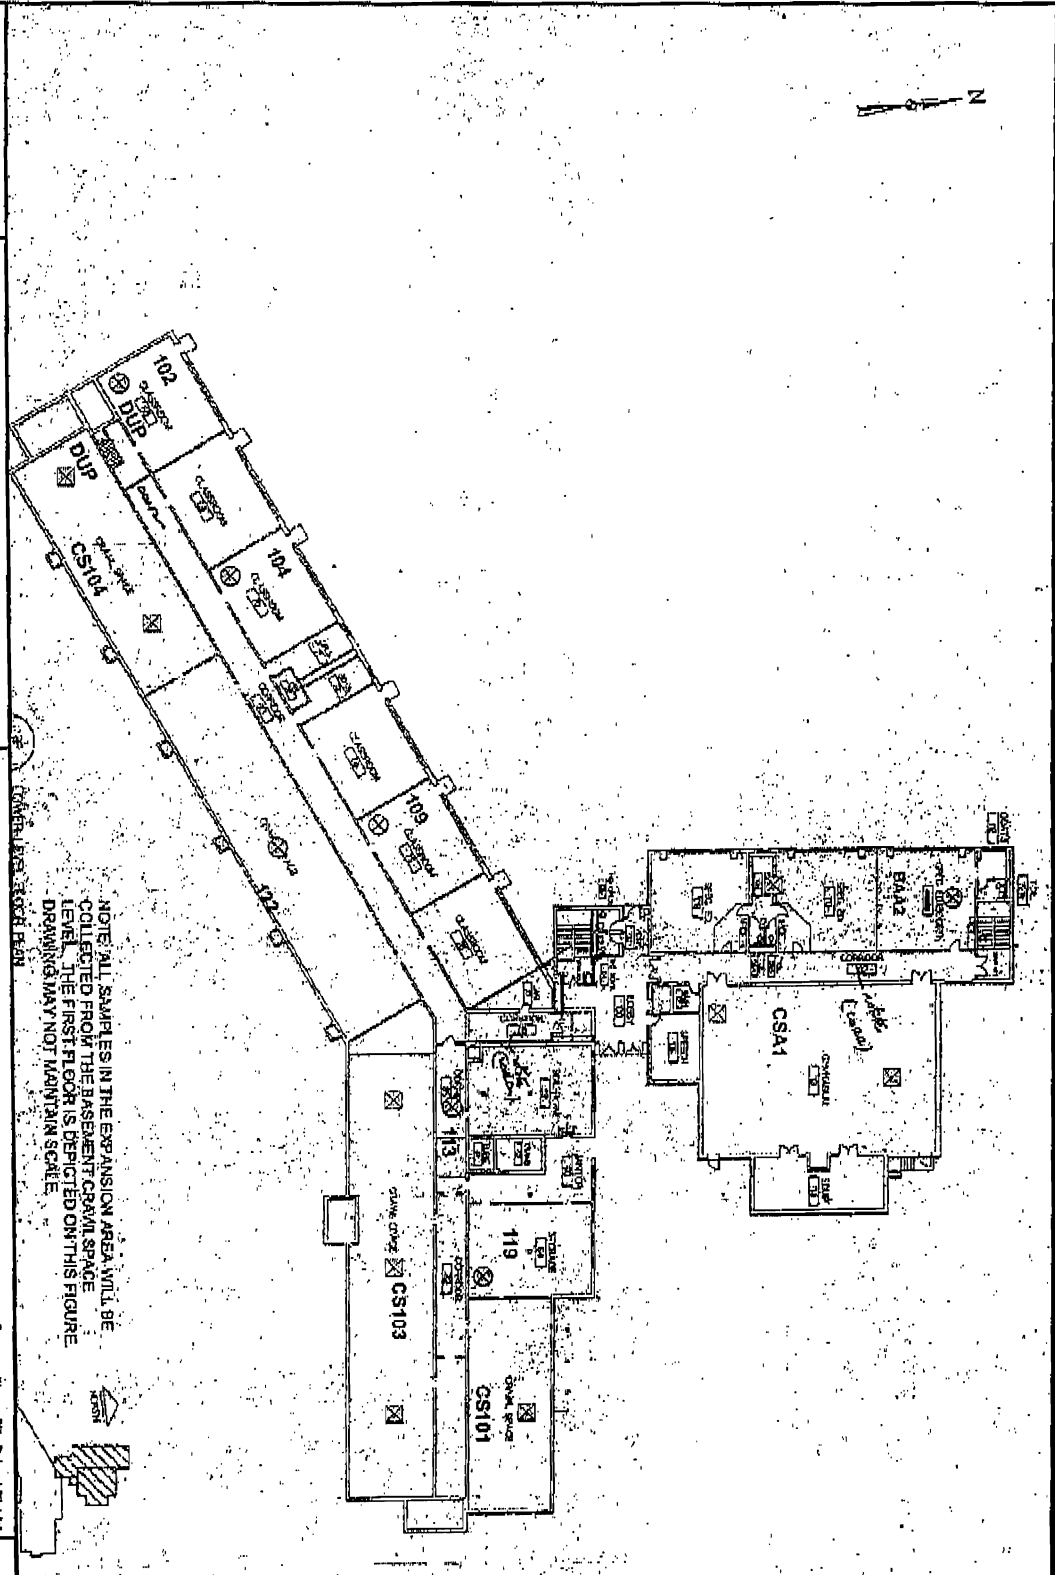

Legend

	CRAWLSPACE AIR SAMPLE LOCATION
	SUB SLAB SOIL VAPOR SAMPLE LOCATION
DUP	DUPLICATE SAMPLE

SOUTH HILL ELEMENTARY SCHOOL
IMMEDIATE INVESTIGATION WORK PLAN
 ITHACA, NEW YORK

Source: Ithaca City School District

FIGURE 1
 PROPOSED SAMPLE LOCATIONS

PROJECT WORK	DESIGNED BY	CREATED BY	CHECKED BY	SCALE	DATE	PROJECT NO.	REVISIONS
CS	CS	CS	CS	AS SHOWN	AUGUST 2007	14534.18	AS REQUIRED

ADDITION AND ALTERATIONS
 SOUTH HILL ELEMENTARY SCHOOL
 ITHACA CENTRAL SCHOOL DISTRICT
 ITHACA, NEW YORK

LOWER LEVEL
 FLOOR PLAN